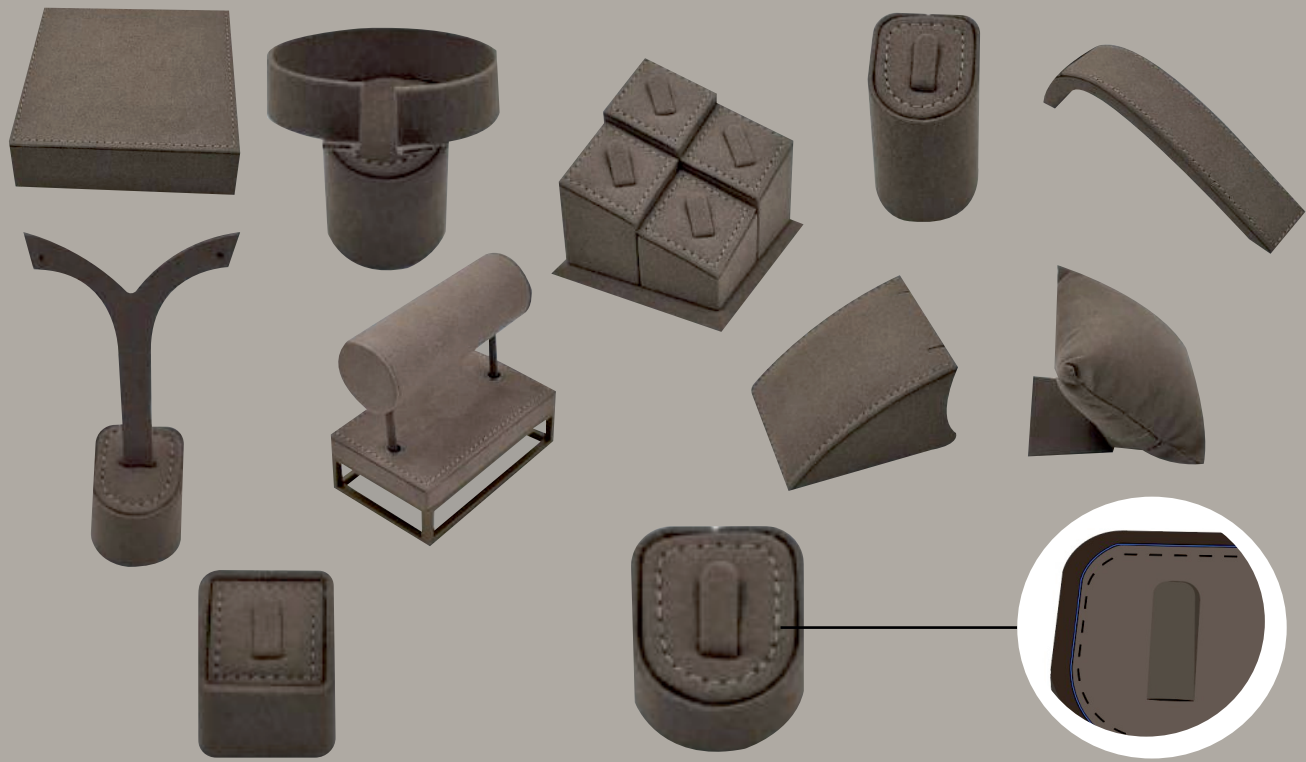

ER - S

RINGS

TOPS

BRACELETS

Black Matte Metal Props

DISPLAY & PACKAGING

DISPLAY & PACKAGING

Small Prop with Stitch Series