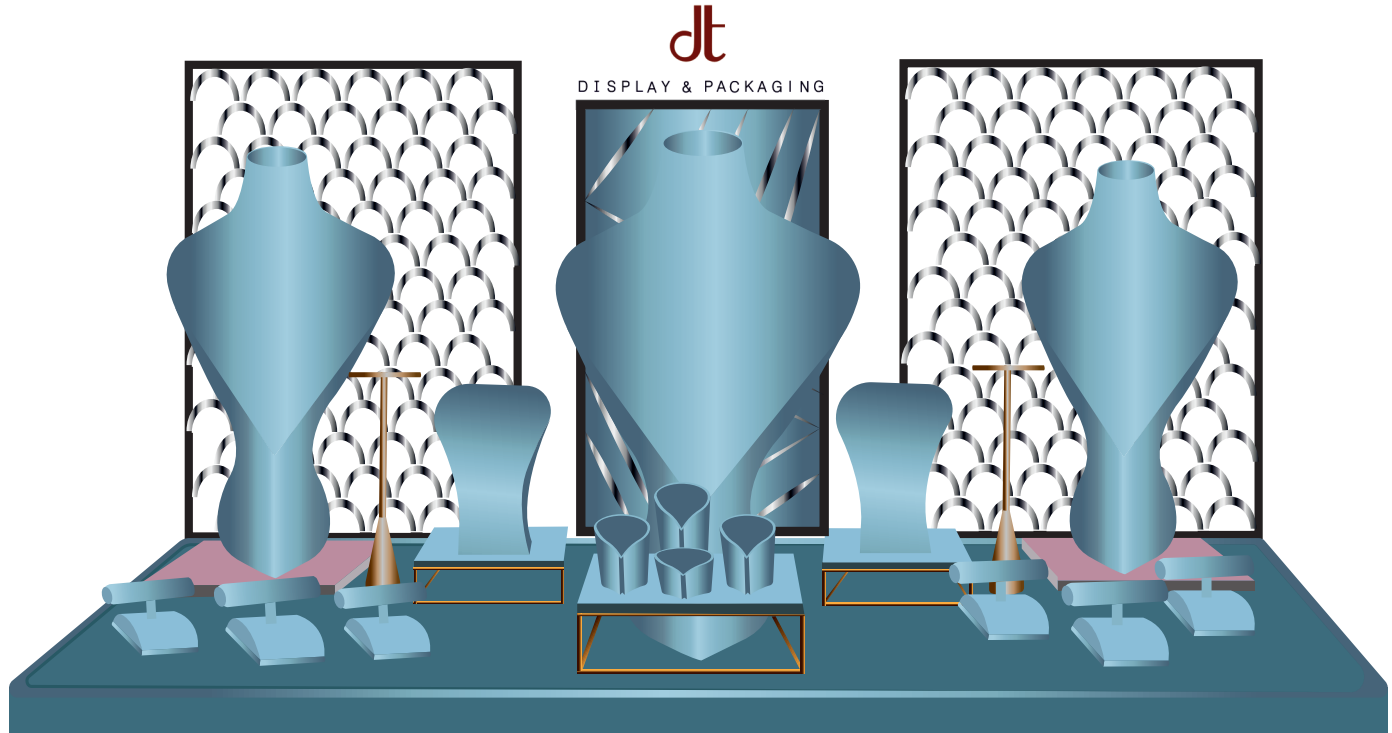

Display Window Assembly