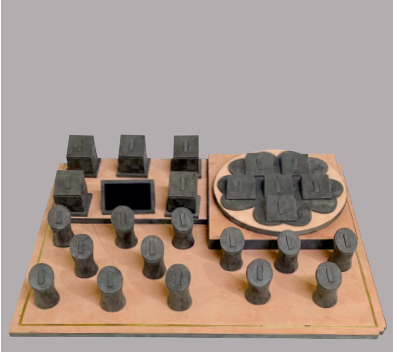

Series MDR Size- 10/12/14/16

Exhibition [Light Weight/Stackable] Size- 10/12/14/16

DISPLAY & PACKAGING

Display Counter Assembly

Black Matte Metal Props

DISPLAY & PACKAGING

ER - B

ER - M