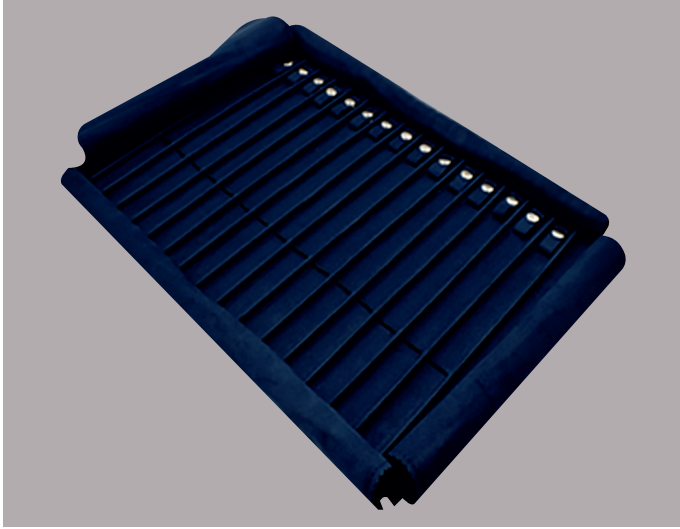

DISPLAY & PACKAGING

Locker Kit

DISPLAY & PACKAGING

Bags

Size- 16 x 12

Size- 13 x 10

Size- 11 x 8

Folders